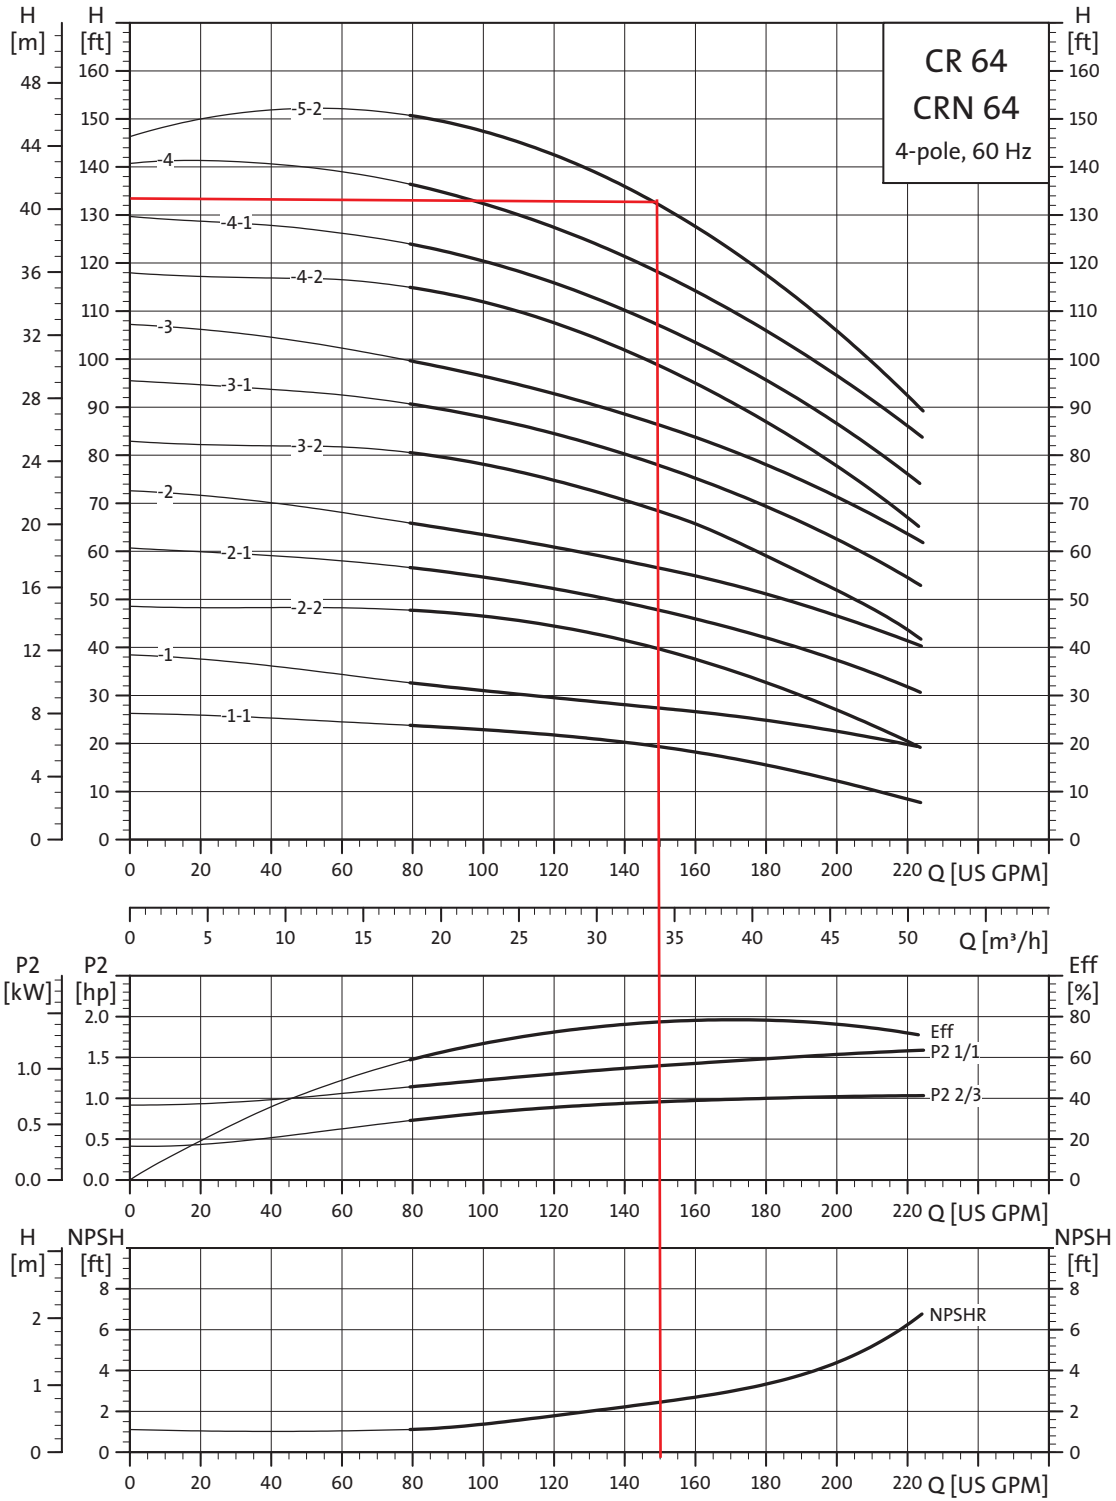

Performance curves

4-pole versions
CR 64, CRN 64

TM02 8394 5103